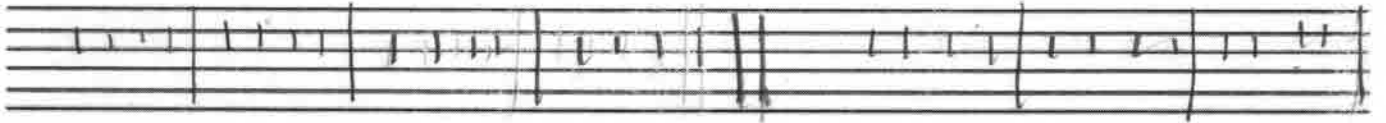

# Wobbly Tribute to Django (Key of G) Peter Budd

G G#dim Am7 D7 G G#dim Am7 D7 G G7 C Cm

G D7 G 2X Bridge B7 E7

A7 D7 G G#dim Am7 D7 G G#dim

Am7 D7 G G7 C Cm G D7 G Back to Start