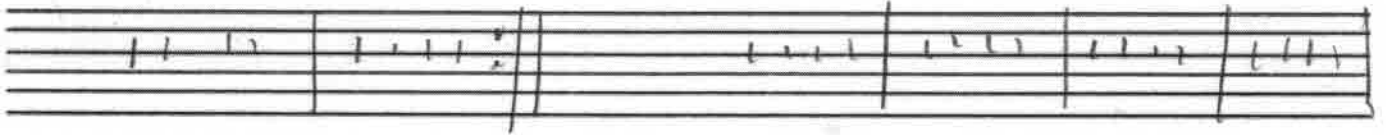

# Wobbly Tribute to Django (Key of G) Peter Budd

G G#dim Am7 D7 G G#dim Am7 D7 G G7 C Cm

G D7 G 2X Bridge B7 E7

A7 D7 G G#dim Am7 D7 G G#dim

Am7 D7 G G7 C Cm G D7 G Back to Start